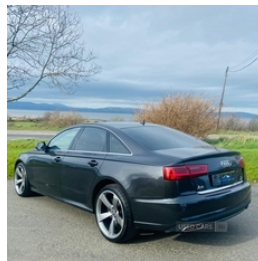

Audi A6 2.0 TDI Ultra SE 4dr | 2016

NEW TIMING BELT KIT / MOT 28 JAN 2026 / £ 35 PER YEAR TAX

£10,245

Miles:	74000
Fuel Type:	Diesel
Transmission:	Manual
Colour:	Grey
Engine Size:	1968
CO2 Emission:	113
Tax Band:	C (£35 p/a)
Body Style:	Saloon
Insurance group:	32E
Reg:	WV16FPZ

Technical Specs

DIMENSIONS	
Length:	4933mm
Width:	1874mm
Height:	1455mm
Seats:	5
Luggage Capacity (Seats Up):	530L
Gross Weight:	2205KG
Max. Loading Weight:	580KG

NEW TIMING BELT KIT & WATERPUMP,
 MOT 28 JAN 2026,
 £35 PER YEAR TAX,
 FULL BLACK LEATHER,
 SAT NAV,
 BLUETOOTH,
 D.A.B RADIO,
 UPGRADED ALLOYS FROM £795