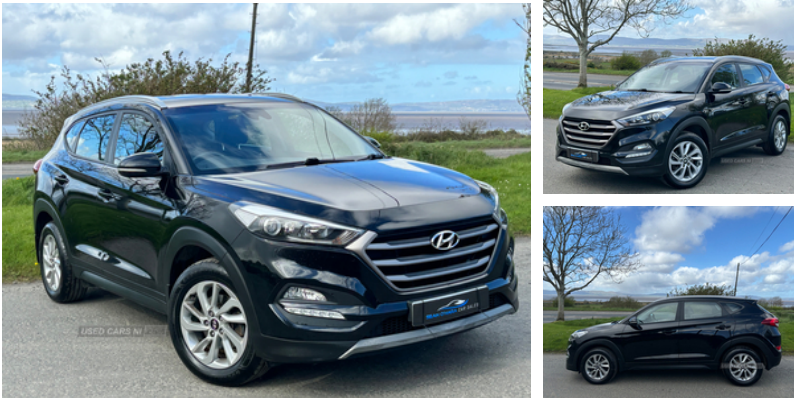

## Hyundai Tucson 1.7 CRDi Blue Drive SE Nav 5dr 2WD | 2016

# £9,445

**MOT 18 MAY 2025 / REVERSING CAMERA / £ 35 PER YEAR TAX**

<b>Miles:</b>	73000
<b>Fuel Type:</b>	Diesel
<b>Transmission:</b>	Manual
<b>Colour:</b>	Black
<b>Engine Size:</b>	1685
<b>CO2 Emission:</b>	119
<b>Tax Band:</b>	C (£35 p/a)
<b>Body Style:</b>	Sport utility vehicle
<b>Insurance group:</b>	16E
<b>Reg:</b>	EF16HPN