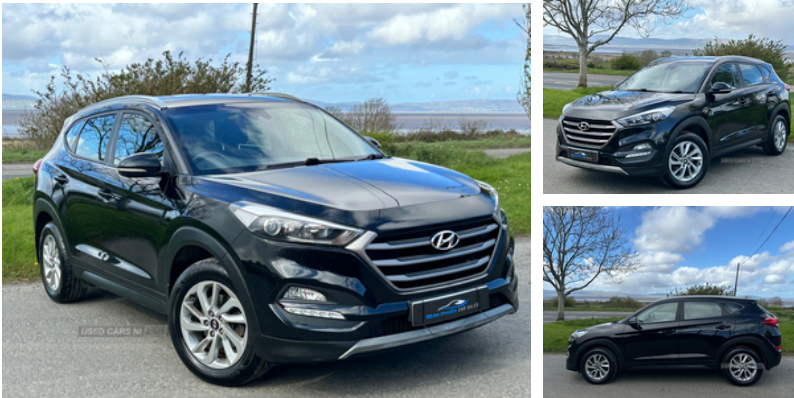

Hyundai Tucson 1.7 CRDi Blue Drive SE Nav 5dr 2WD | 2016

£9,445

MOT 18 MAY 2025 / REVERSING CAMERA / £ 35 PER YEAR TAX

Miles:	73000
Fuel Type:	Diesel
Transmission:	Manual
Colour:	Black
Engine Size:	1685
CO2 Emission:	119
Tax Band:	C (£35 p/a)
Body Style:	Sport utility vehicle
Insurance group:	16E
Reg:	EF16HPN